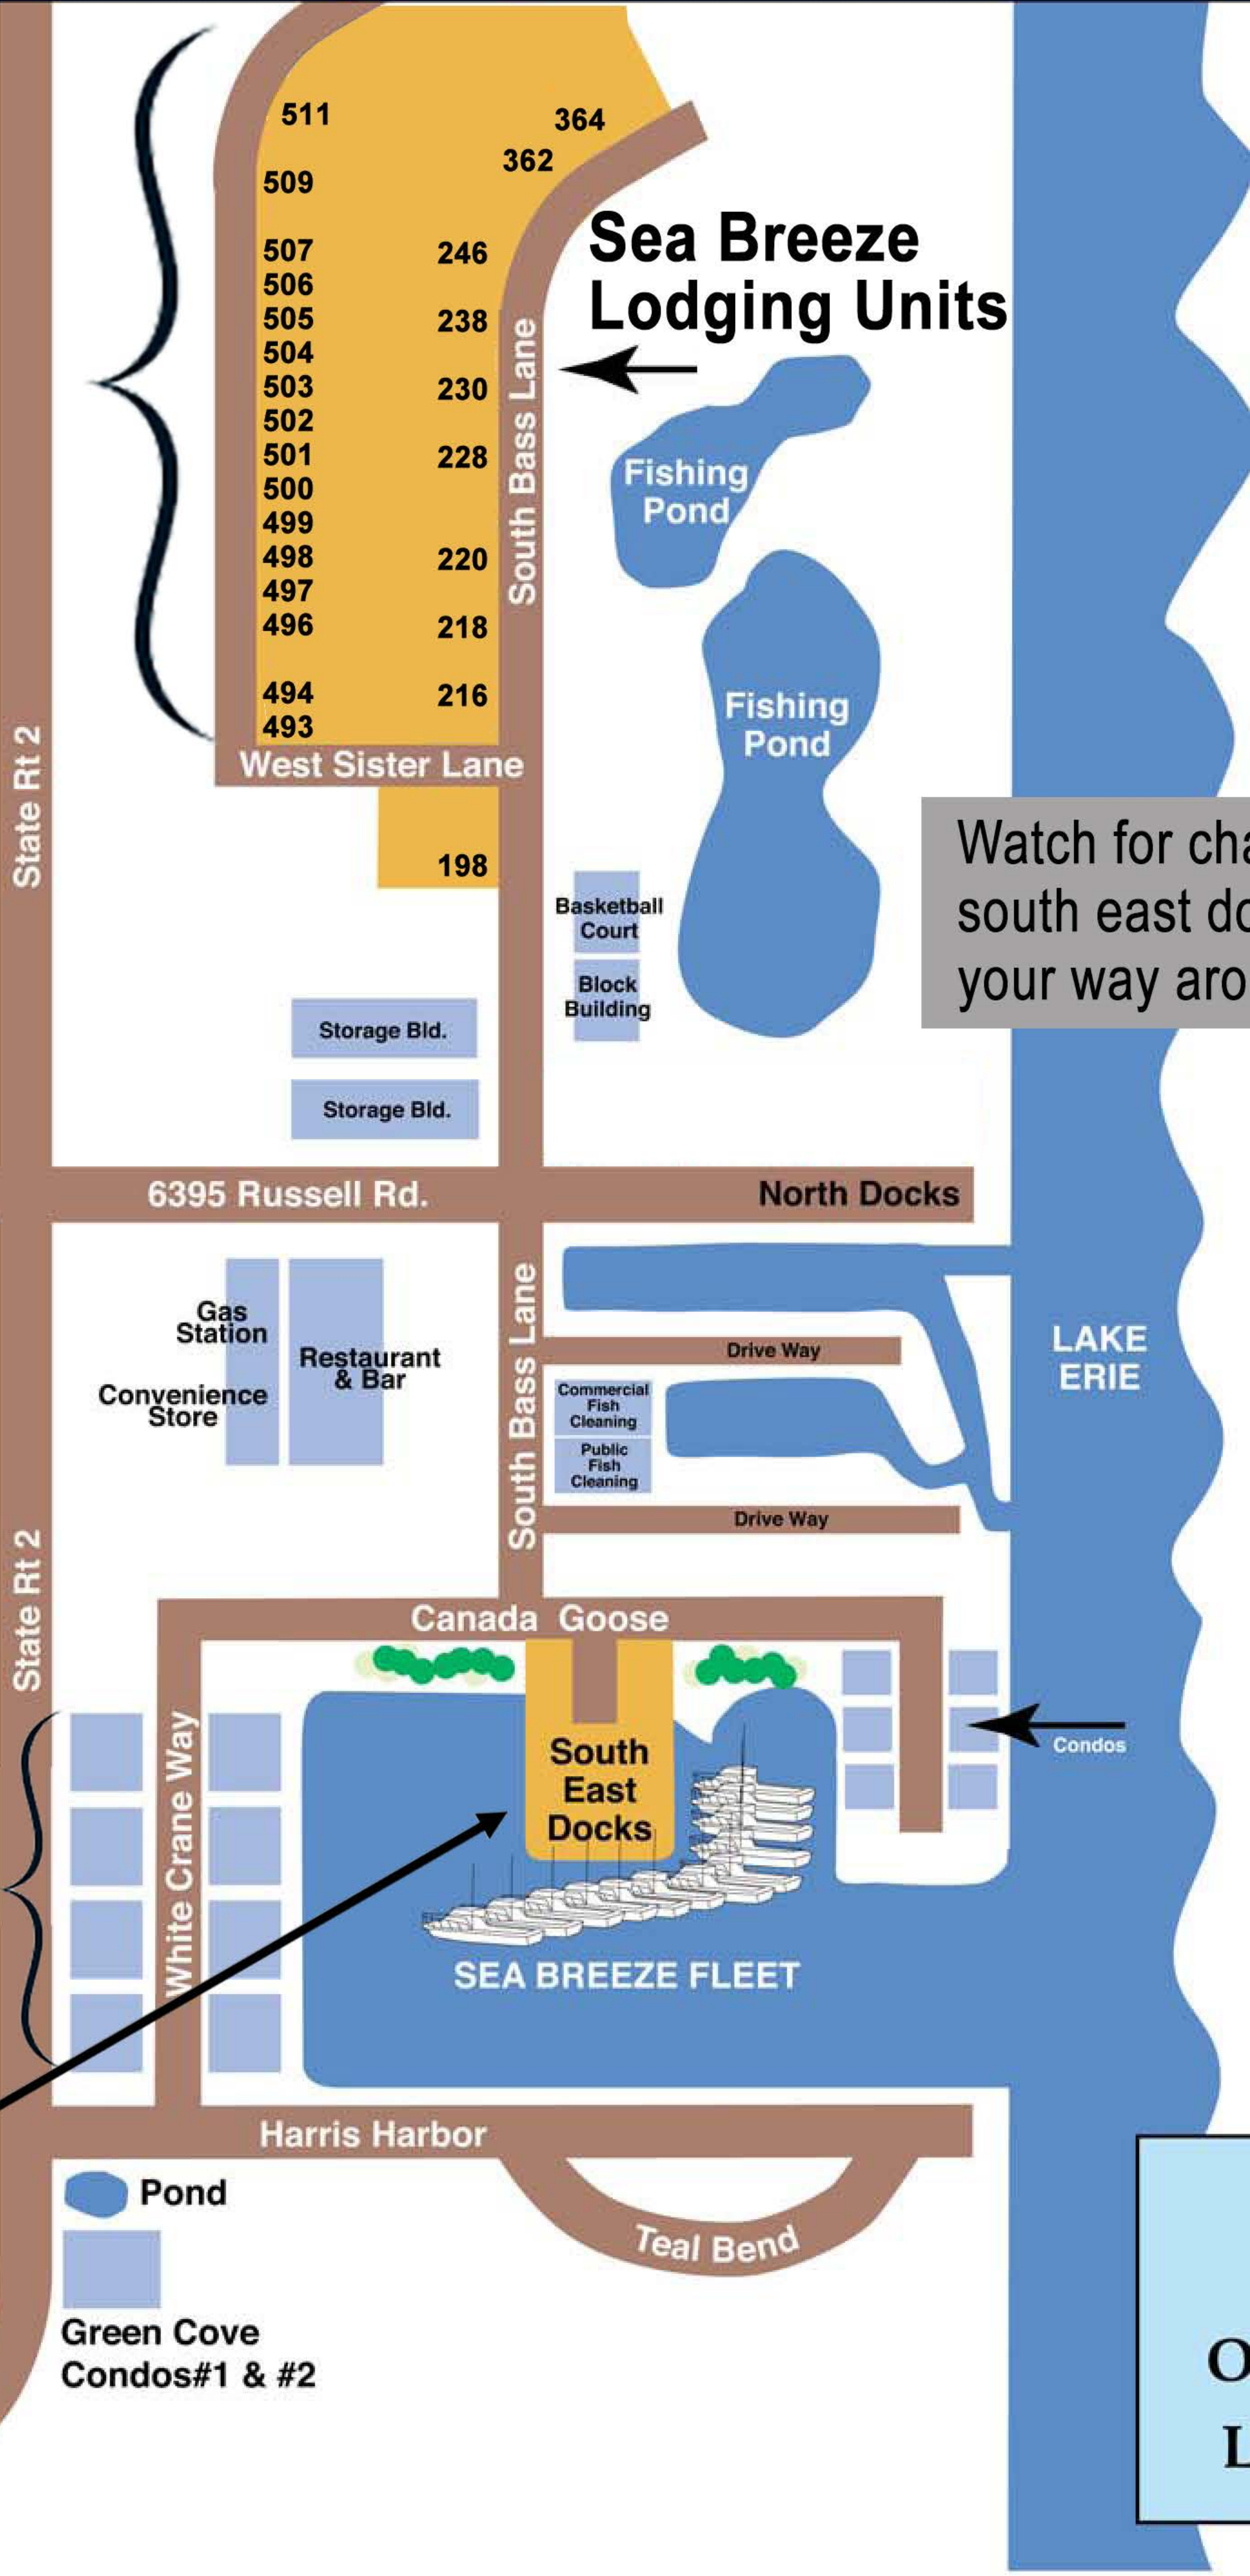

Site Map of Our Location

Lodging

Take Rt2 go north on Russell Rd.
Take 1st left (approx 100ft) onto South Bass Lane.

Watch for charter lodging & south east dock signs to find your way around the marina

GPS Address
6395 Russell Rd.
Oak Harbor, OH 43449

Boats

Take Rt2 go north on Russell Rd.
take 1st right (approx. 100ft) onto South Bass Lane until it dead ends.

Boats are straight ahead and to your left.

South East Docks

Green Cove Villas

Green Cove Condos #1 & #2